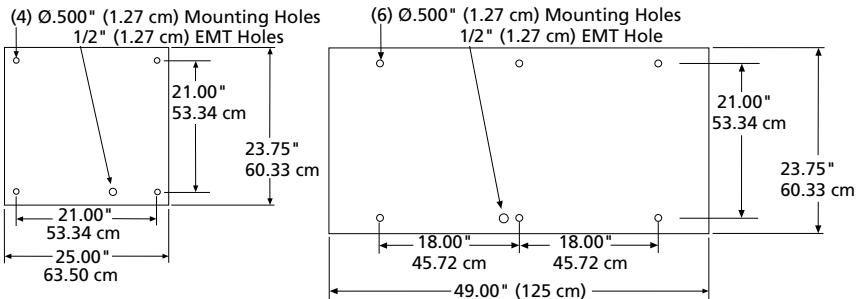

MOUNTING HOLES

Recommended Ceiling Cutout: **TRCD2:** 24.00"×25.25" (60.96 cm × 64.14 cm) • **TRCD4:** 24.00"×49.25" (60.96 cm × 125 cm)

A brand of **Legrand**