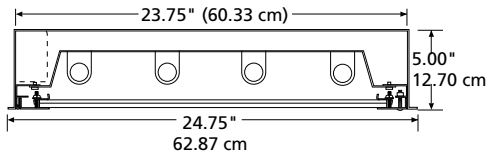

DIMENSIONAL DATA

CROSS SECTION